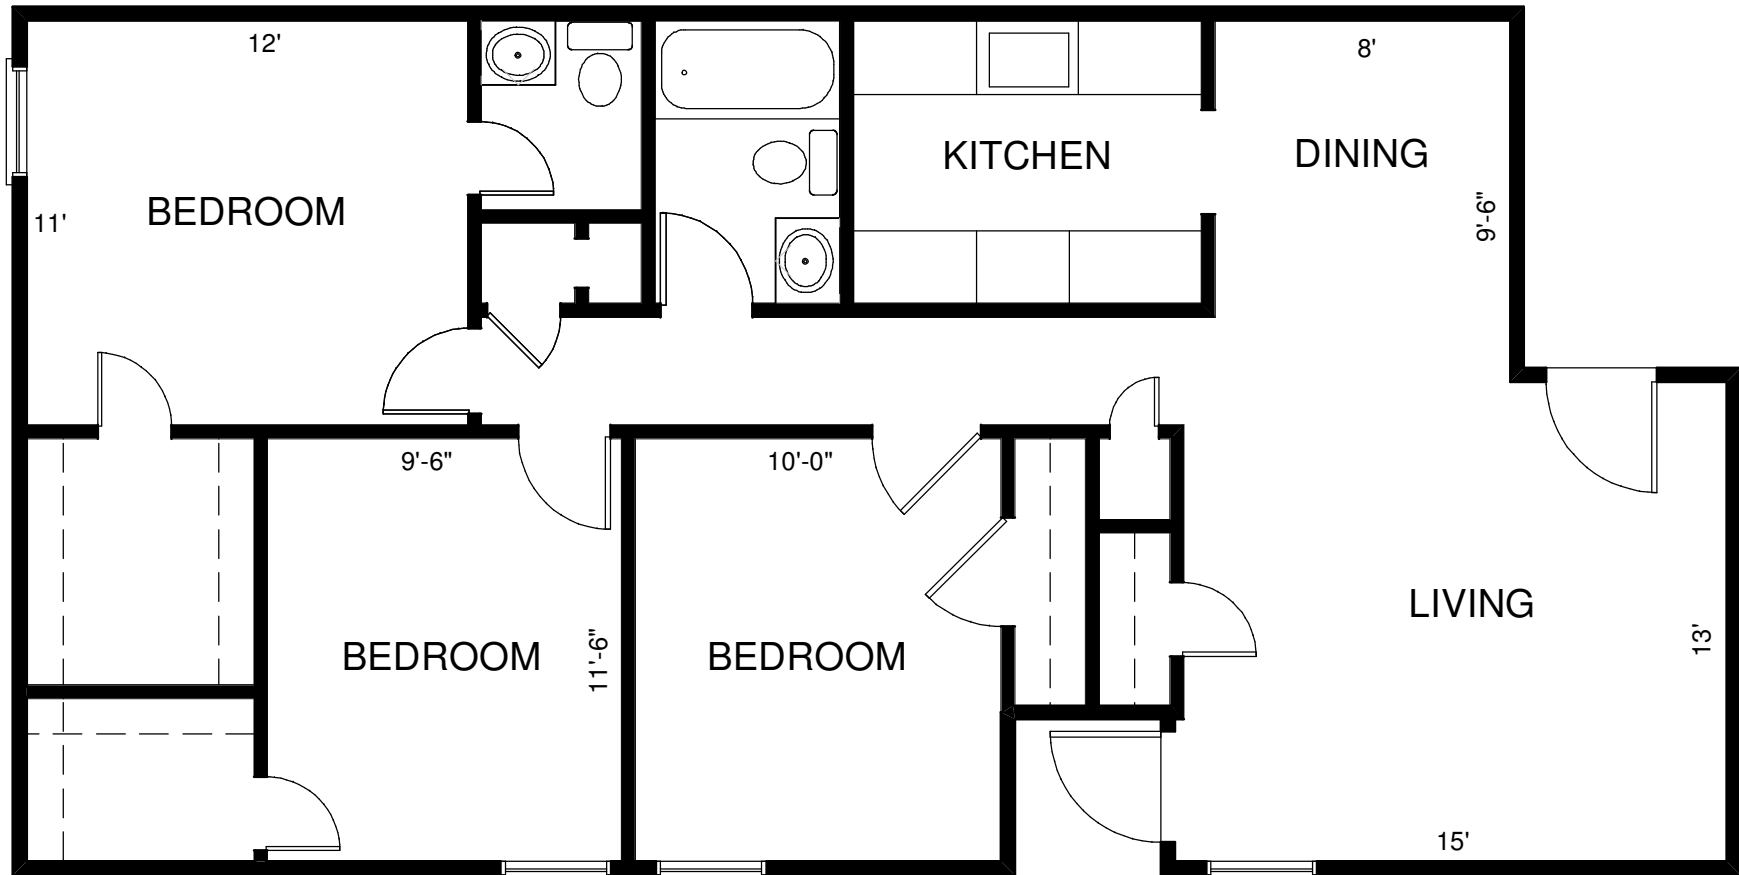

CAROL SUE APARTMENTS

3 BEDROOMS, 1 1/2 BATHS

(All measurements are approximate.)

The Rosewood