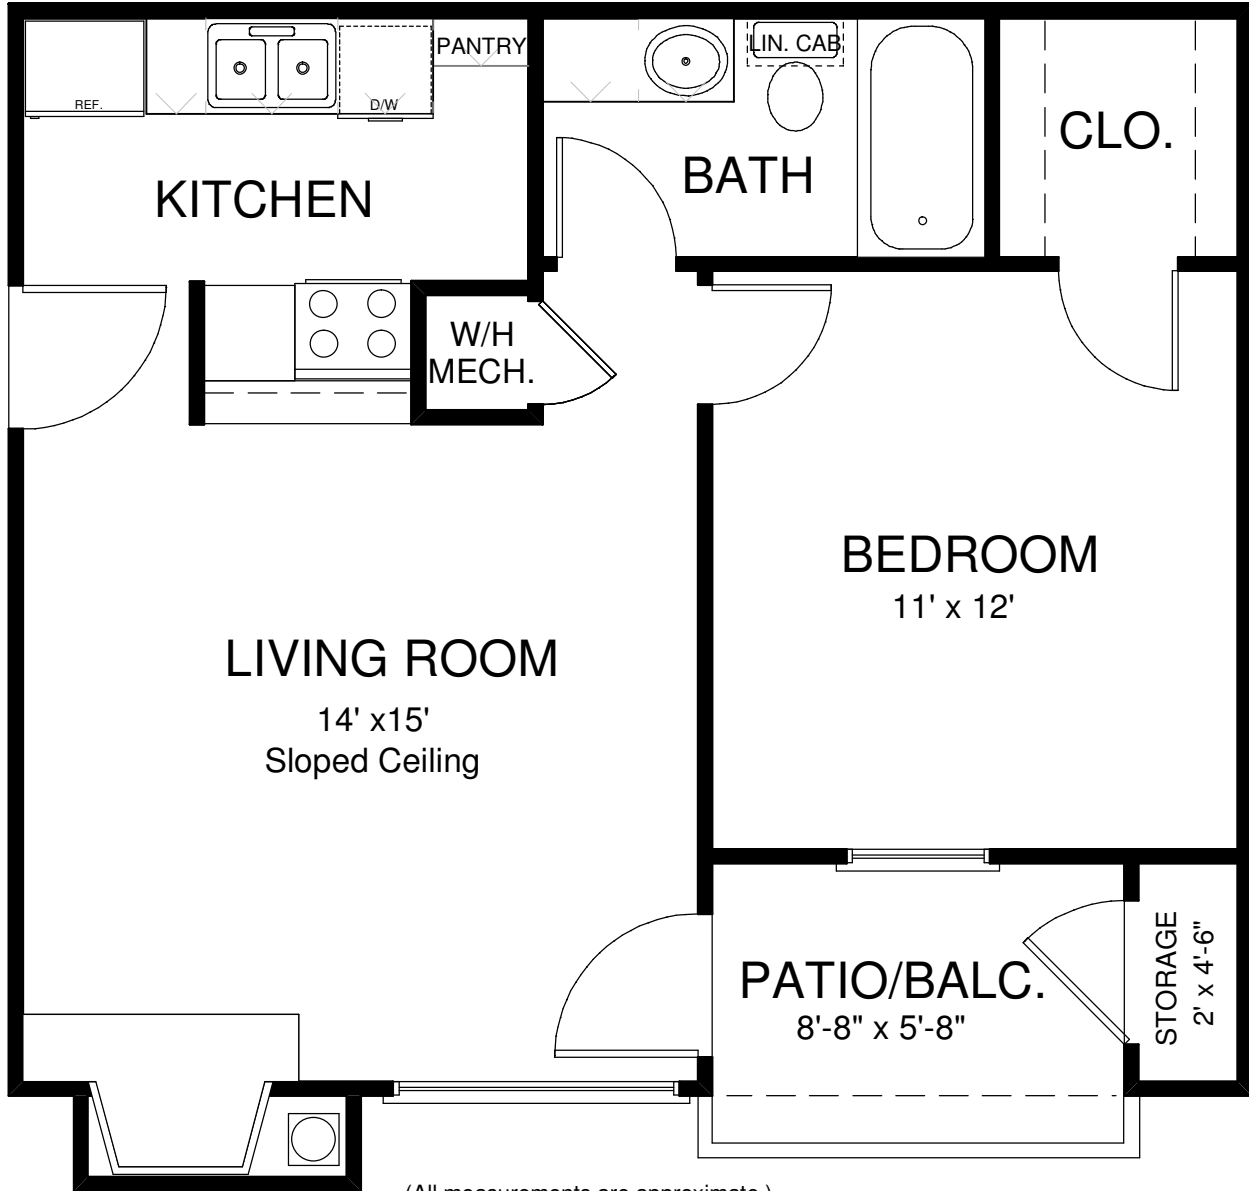

RELAIS ESPLANADE APARTMENTS
A1 ONE BEDROOM - ONE BATH

(All measurements are approximate.)

The Provence