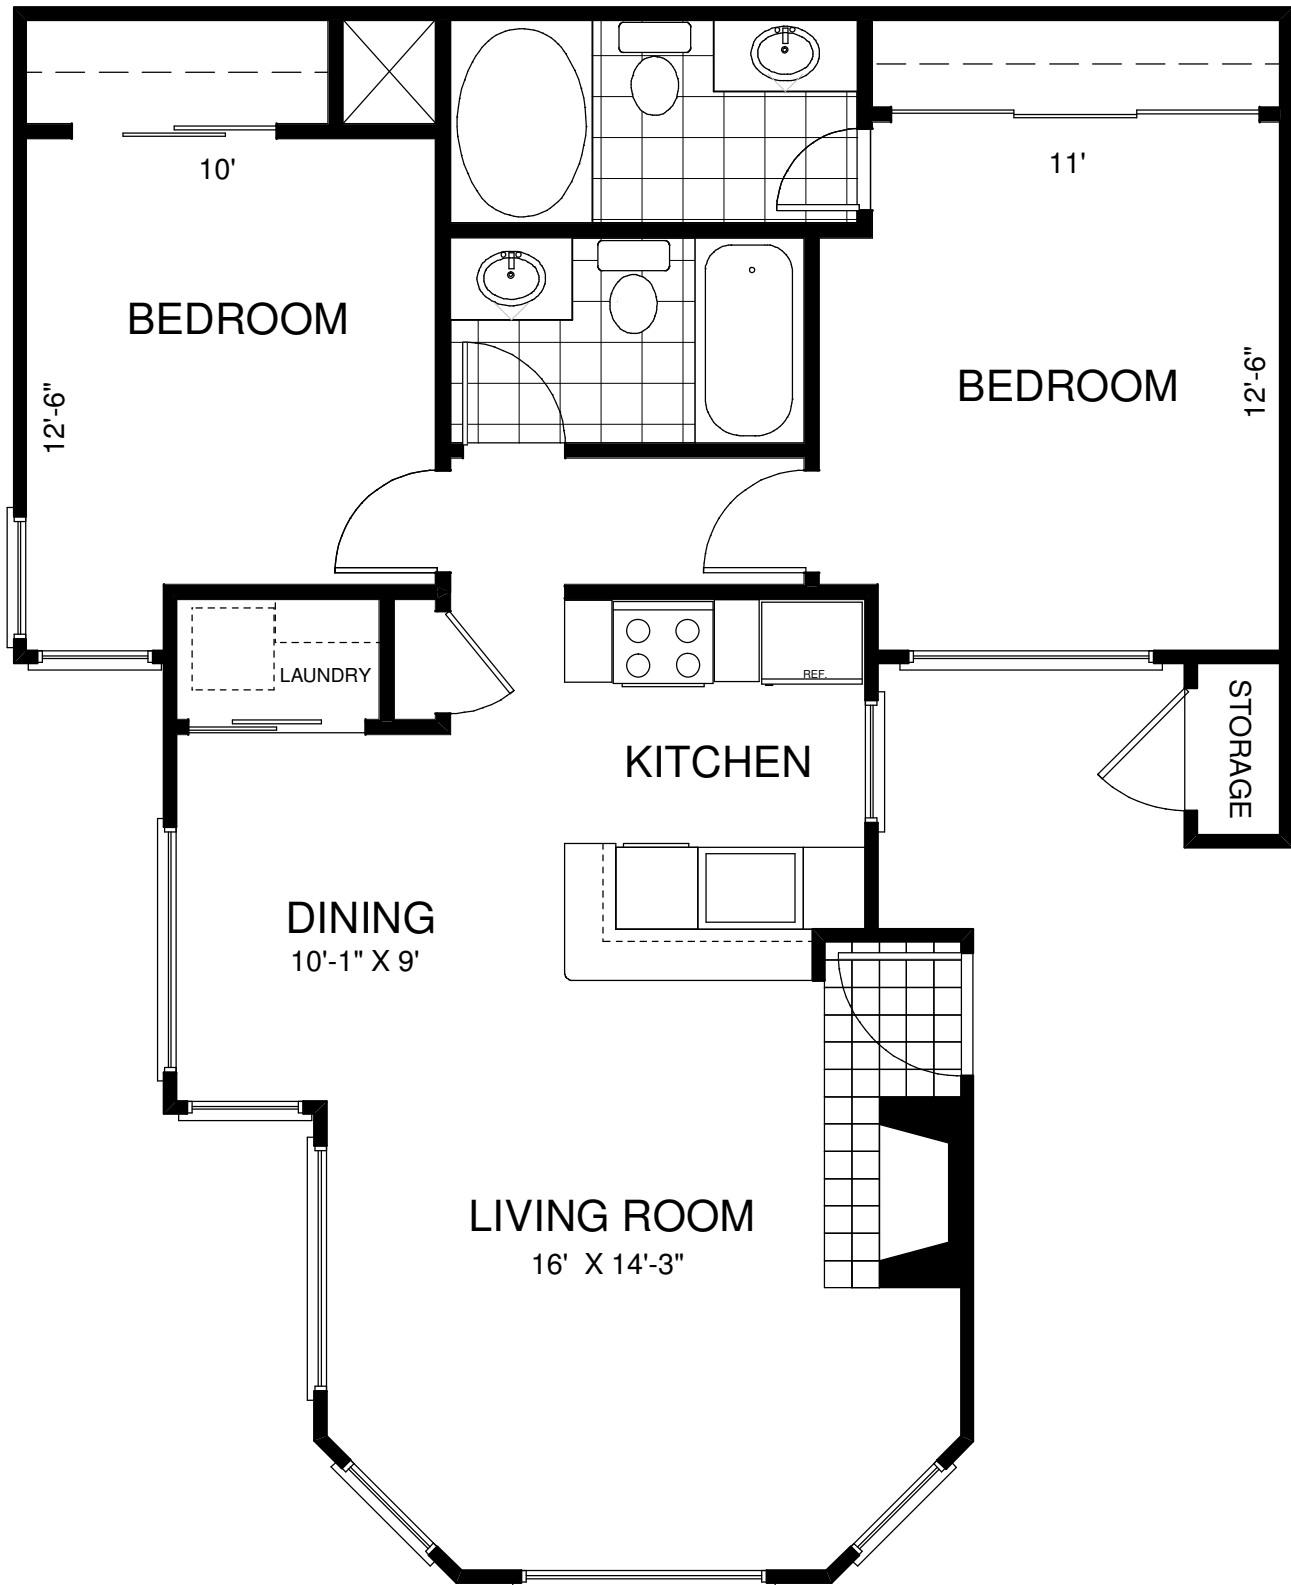

SHADOWLAKE VILLAS

TWO BEDROOMS - TWO BATHS

(All measurements are approximate.)

The Sabine