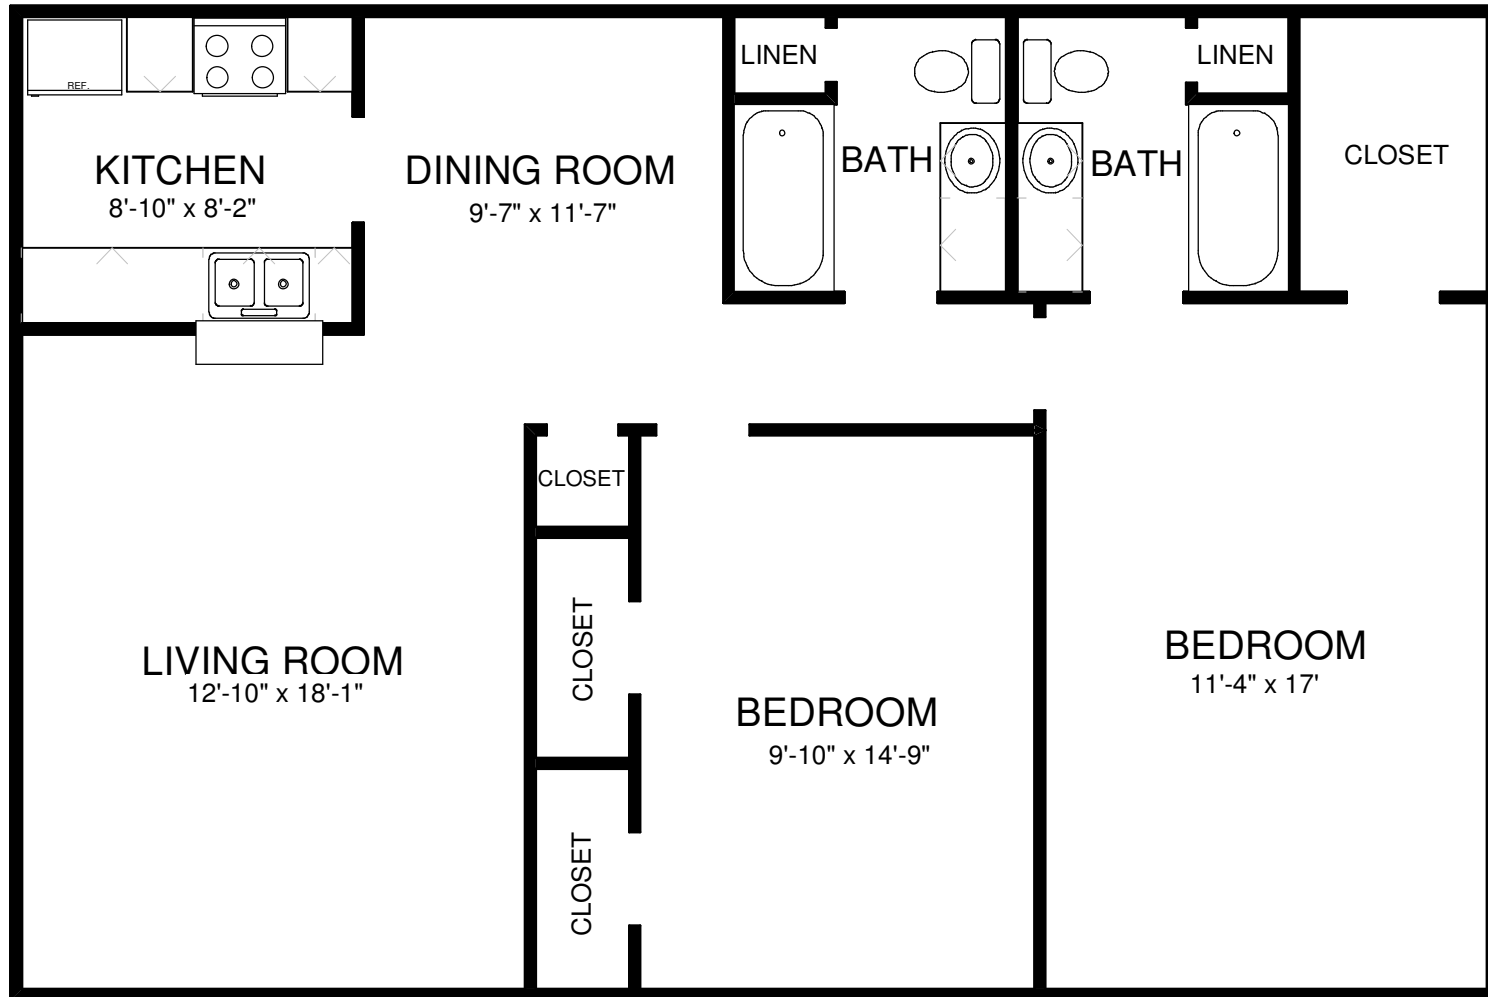

PARC FONTAINE APARTMENTS

TWO BEDROOMS - TWO BATHS

(All measurements are approximate.)

The St. Charles