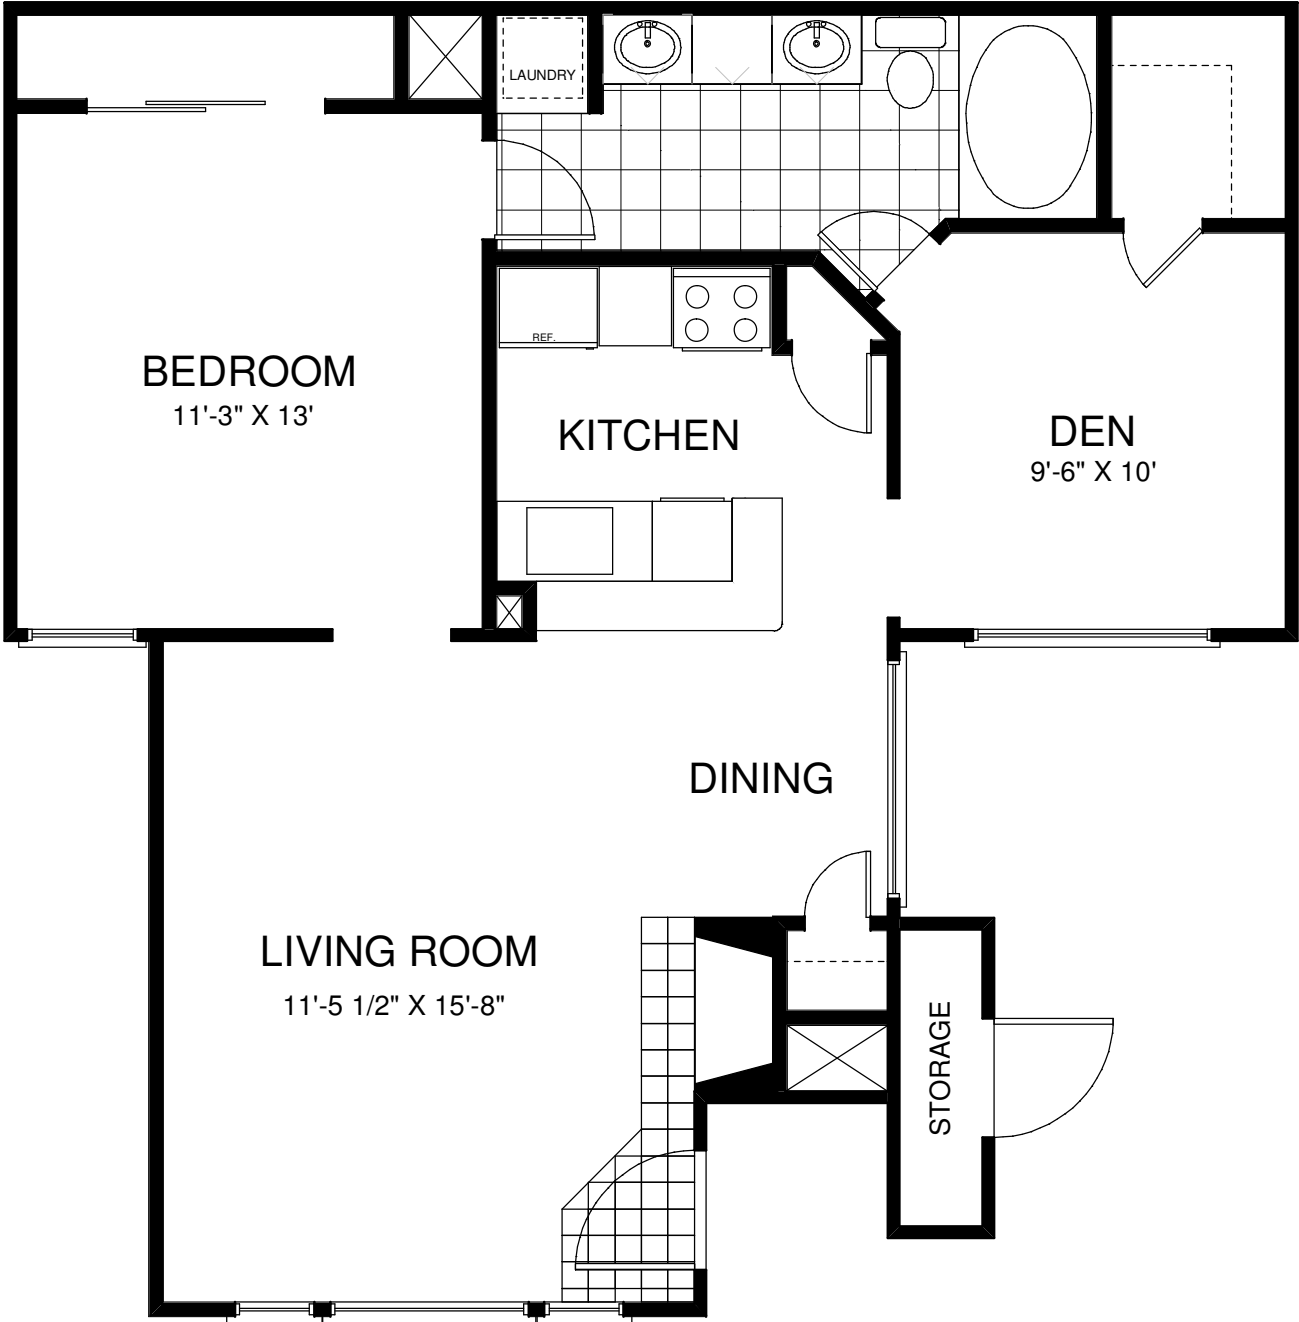

SHADOWLAKE VILLAS ONE BEDROOM ONE BATH W/ DEN

(All measurements are approximate.)

The Salvador